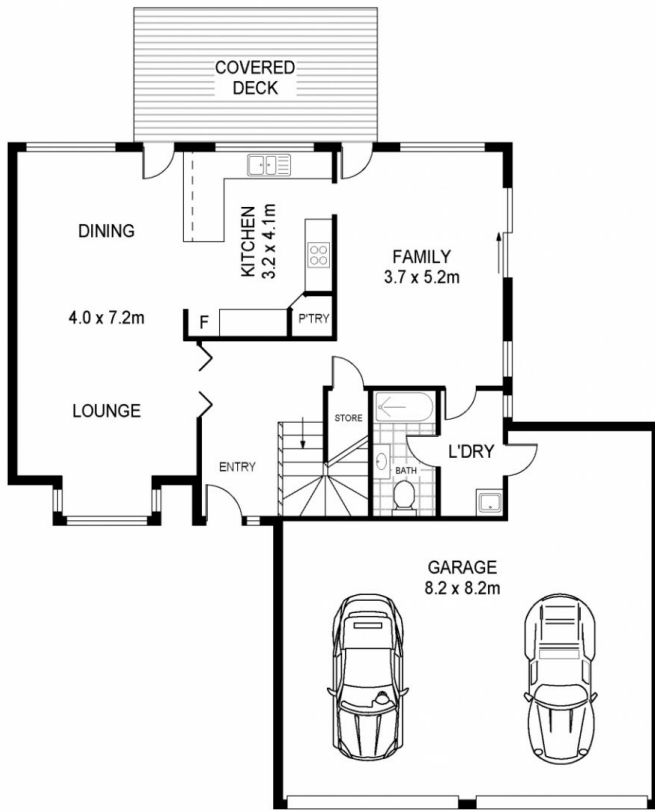

GROUND FLOOR

INT : 200m²
GARAGE : 58m²

610 Currawong Circuit, Cams Wharf